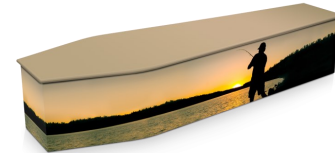

EXPRESSIONS RANGE—FROM $3,395

Expressions coffins are all Australian made and are created from locally sourced, plantation pine fibreboard.

Crystal clear high-resolution image wraps are produced using environmentally-friendly, water-based inks.

For information on the full expressions range please contact us on 9800 3000